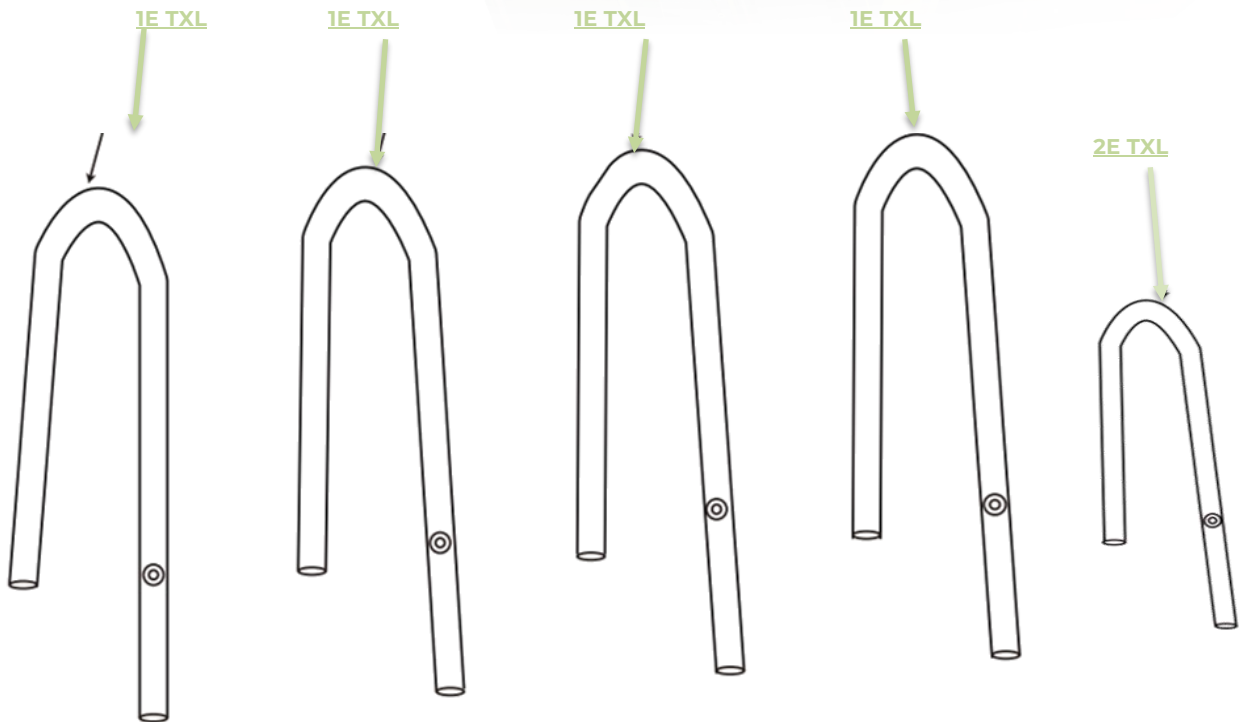

Parts & Accessories List

EVO TXL^{V2}

CODE: 0197001-003

NOTE: Part 2E TXL is located at the rear of the tent.

Part #	Description
Accessories	
0192101-00000	EVO TXL V2 Solid Ground Sheet
0192311-00000	EVO TXL V2 Roof Cover
0196525-000	Evo TXL V2 Aerobase Link
0196820-001	Evo TXL V2 Awning Wall Set
Spare Parts	
9197001-103	Evo TXL V2 (1E TXL Beam - Front and Middle)
9197001-203	Evo TXL V2 (2E TXL Beam - Rear)
0199920-00000	Boston Valve (Inflatable Domes 2019 onwards)
9197001-031	EVO TXL V2 (Carry Bag Only)
9197001-051	Evo / Pro Series 2022 Onwards (Front Webbing 1pc)
9197001-041	Evo TXL V2 (Inner)
0191312-00000	Pro Series Pump
9191312-100	Pro Series Pump (Nozzle - Boston Valve 1pc)
9191312-0000C	Pressure Release Valve